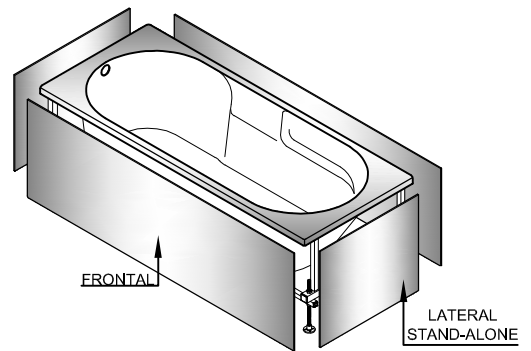

\*Capacity to overflow level (±10%);

Dimensions in mm

**PART:**

- DESCRIPTION: Rectangular Acrylic Bathtub
- SERIES: HELENA
- VERSION: Simple / With Whirlpool Systems

**RELATED PRODUCTS:**

					
BATHTUB DIM.	METALLIC STRUCTURE	METALLIC FEET SUPPORT	DISCHARGE VALVE	HEADREST CURVED	HEADREST (included in whirlpool systems)
1500x700	KEMCB15070.ZNC	17763	15892	BACSC59G	20855
1600x700	KEMCB16070.ZNC				
1700x700	KEMCB17070.ZNC				
1600x750	KEMCB16075.ZNC	17764			
1700x750	KEMCB17075.ZNC				

**ACRYLICS, WOOD AND ACM PANELS:**

QUADRANT APPLICATION  
(frontal panel+lateral panel)

BETWEEN-WALLS APPLICATION  
(Frontal panel)

STAND-ALONE APPLICATION  
(Frontal panel+lateral stand-alone panel)

ACRYLIC FRONTAL PANEL		
DIM.	HEIGHT 500mm	HEIGHT 560mm
1500	B150S	N/A
1600	B160S	B160P
1700	B170S	B170P