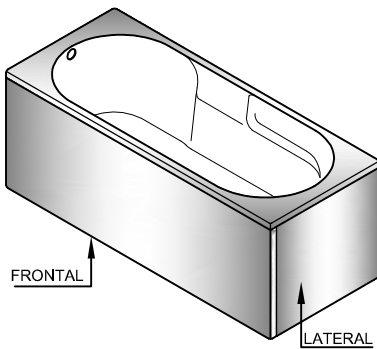

## Technical Sheet

REF.	AxB	C	D	E	F	G	H	I	J	K	*CAP.	WEIGHT
B50LN	1500x700				100	1330	70	1150			144 L	16.9 Kg
B60LN	1600x700	40	620	255	90	1445	65	1210	393	340	160 L	18.2 Kg
B70LN	1700x700				95	1535	70	1247			180 L	18.9 Kg
B60HL	1600x750				65	1445		1270			176 L	19.6 Kg
B70HL	1700x750	55	640	270	105	1505	90	1178	402	350	191 L	20 Kg

\*Capacity to overflow level (±10%);

Dimensions in mm

**PART:**

- DESCRIPTION: Rectangular Acrylic Bathtub
- SERIES: HELENA
- VERSION: Simple / With Whirlpool Systems

**RELATED PRODUCTS:**

					
BATHTUB DIM.	METALLIC STRUCTURE	METALLIC FEET SUPPORT	DISCHARGE VALVE	HEADREST CURVED	HEADREST (included in whirlpool systems)
1500x700	KEMCB15070.ZNC	17763	15892	BACSC59G	20855
1600x700	KEMCB16070.ZNC				
1700x700	KEMCB17070.ZNC				
1600x750	KEMCB16075.ZNC	17764			
1700x750	KEMCB17075.ZNC				

**ACRYLICS, WOOD AND ACM PANELS:**

QUADRANT APPLICATION  
(frontal panel+lateral panel)

BETWEEN-WALLS APPLICATION  
(Frontal panel)

STAND-ALONE APPLICATION  
(Frontal panel+lateral stand-alone panel)

ACRYLIC FRONTAL PANEL		
DIM.	HEIGHT 500mm	HEIGHT 560mm
1500	B150S	N/A
1600	B160S	B160P
1700	B170S	B170P