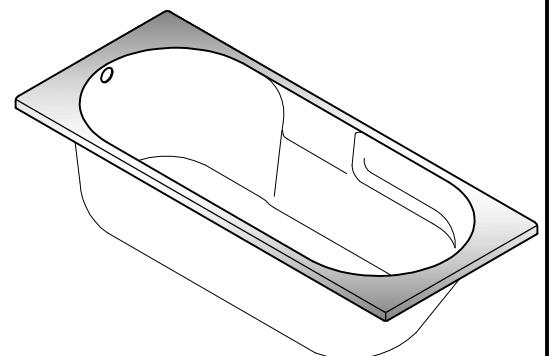

MODEL FEATURES:

Wide range of measures from 1500x700, contemporary style lines and ergonomic with integrated support arms.

Lower bathtub for a reduced water consumption.

Spacious walk in shower area for a maximum comfort.

Warranty of 2 years.

Available in whirlpool systems.

PART:

- DESCRIPTION: Rectangular Acrylic Bathtub
- SERIES: HELENA
- VERSION: Simple
- REF: See table

MATERIAL: Cross linked cast acrylic sheet acc/standard EN263 (NF)

EUROPEAN STANDARDS: -EN 14516- CL1+CL2; EN263; EN232; EN198
- NF for 1600x700/1700x700/ 1700x750/1700x800

AVAILABLE COLORS: White

WEIGHT (±10%) : See table

Technical Sheet

REF.	AxB	C	D	E	F	G	H	I	J	K	*CAP.	WEIGHT
B50LN	1500x700				100	1330	70	1150			144 L	16.9 Kg
B60LN	1600x700	40	620	255	90	1445	65	1210	393	340	160 L	18.2 Kg
B70LN	1700x700				95	1535	70	1247			180 L	18.9 Kg
B60HL	1600x750				65	1445		1270			176 L	19.6 Kg
B70HL	1700x750	55	640	270	105	1505	90	1178	402	350	191 L	20 Kg

*Capacity to overflow level (±10%);

Dimensions in mm