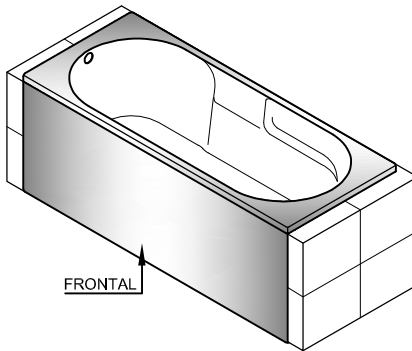

## Technical Sheet

REF.	AxB	C	D	E	F	G	H	I	J	K	*CAP.	WEIGHT
B50LN	1500x700				100	1330	70	1150			144 L	16.9 Kg
B60LN	1600x700	40	620	255	90	1445	65	1210	393	340	160 L	18.2 Kg
B70LN	1700x700				95	1535	70	1247			180 L	18.9 Kg
B60HL	1600x750				65	1445		1270			176 L	19.6 Kg
B70HL	1700x750	55	640	270	105	1505	90	1178	402	350	191 L	20 Kg

\*Capacity to overflow level (±10%);

Dimensions in mm

**PART:**

- DESCRIPTION: Rectangular Acrylic Bathtub
- SERIES: HELENA
- VERSION: Simple / With Whirlpool Systems

**RELATED PRODUCTS:**

					
BATHTUB DIM.	METALLIC STRUCTURE	METALLIC FEET SUPPORT	DISCHARGE VALVE	HEADREST CURVED	HEADREST (included in whirlpool systems)
1500x700	KEMCB15070.ZNC	17763	15892	BACSC59G	20855
1600x700	KEMCB16070.ZNC				
1700x700	KEMCB17070.ZNC				
1600x750	KEMCB16075.ZNC	17764			
1700x750	KEMCB17075.ZNC				

**ACRYLICS, WOOD AND ACM PANELS:**

QUADRANT APPLICATION  
(frontal panel+lateral panel)

BETWEEN-WALLS APPLICATION  
(Frontal panel)

STAND-ALONE APPLICATION  
(Frontal panel+lateral stand-alone panel)

ACRYLIC FRONTAL PANEL		
DIM.	HEIGHT 500mm	HEIGHT 560mm
1500	B150S	N/A
1600	B160S	B160P
1700	B170S	B170P